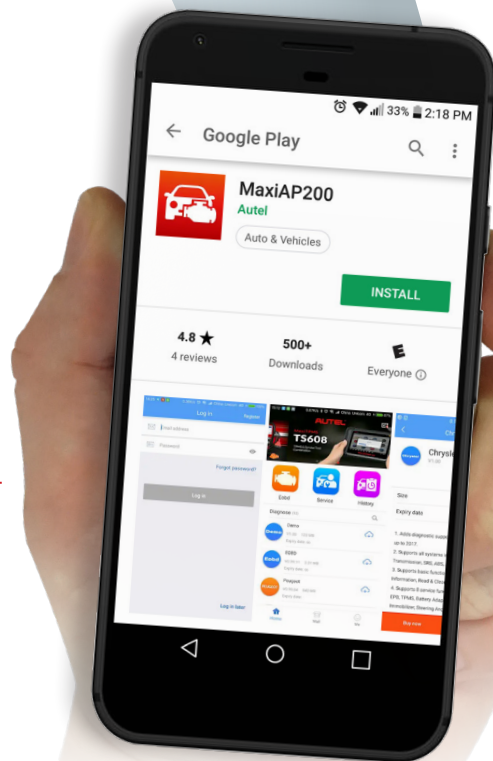

SERVICE RESETS

MAINTENANCE OPTIONS

- OIL
- BRAKE
- BATTERY
- DPF REGEN
- + MORE

AUTO SCAN

ALL SYSTEM MODULES

- ABS
- SRS
- ENGINE
- TRANS

EMISSIONS
 INSPECTION
 CHECK

FREE APP DOWNLOAD

AUTEL[®] MaxiAP200

VEHICLE COMMUNICATION INTERFACE **BLUETOOTH** SMARTPHONE APP

DLC PORT CONNECTION

OBDII / EOBD
 COMPATIBLE VEHICLES

WIRELESS
 BLUETOOTH

33 FOOT
 CONNECTION

- Additional vehicle coverage can be expanded to include more vehicle manufacturers with an in-app purchase.
- Software updates for the secondary selected manufacturers must be renewed annually for continued coverage.