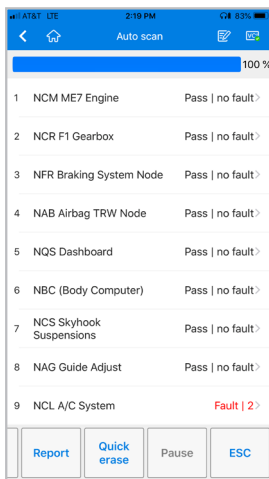

AUTEL[®] AP200

SMARTPHONE BASED

VEHICLE DIAGNOSTICS

Turn your smart device into a portable vehicle scanner.

Budget service time to avoid over paying repair service.

MaxiAP200
FREE SOFTWARE UPDATES
 INCLUDED WITH FIRST
 SELECTED MANUFACTURER

SERVICE RESETS

MAINTENANCE OPTIONS

- OIL
- BRAKE
- BATTERY
- DPF REGEN
- + MORE

AUTO SCAN

ALL SYSTEM MODULES

- ABS
- SRS
- ENGINE
- TRANS

EMISSIONS
 INSPECTION
 CHECK

FREE APP DOWNLOAD

AUTEL[®] MaxiAP200

VEHICLE COMMUNICATION INTERFACE **BLUETOOTH** SMARTPHONE APP

DLC PORT CONNECTION

OBDII / EOBD
 COMPATIBLE VEHICLES

WIRELESS
 BLUETOOTH

33 FOOT
 CONNECTION

- Additional vehicle coverage can be expanded to include more vehicle manufacturers with an in-app purchase.
- Software updates for the secondary selected manufacturers must be renewed annually for continued coverage.