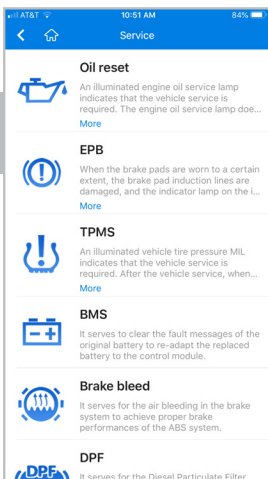

AUTEL[®] AP200

SMARTPHONE BASED

VEHICLE DIAGNOSTICS

Turn your smart device into a portable vehicle scanner.

Budget service time to avoid over paying repair service.

MaxiAP200
FREE SOFTWARE UPDATES
 INCLUDED WITH FIRST
 SELECTED MANUFACTURER

SERVICE RESETS

MAINTENANCE OPTIONS

- OIL
- BRAKE
- BATTERY
- DPF REGEN
- + MORE

AUTO SCAN

ALL SYSTEM MODULES

- ABS
- SRS
- ENGINE
- TRANS

EMISSIONS
 INSPECTION
 CHECK

FREE APP DOWNLOAD

AUTEL[®] MaxiAP200

VEHICLE COMMUNICATION INTERFACE **BLUETOOTH** SMARTPHONE APP

DLC PORT CONNECTION

OBDII / EOBD
 COMPATIBLE VEHICLES

WIRELESS
 BLUETOOTH

33 FOOT
 CONNECTION

- Additional vehicle coverage can be expanded to include more vehicle manufacturers with an in-app purchase.
- Software updates for the secondary selected manufacturers must be renewed annually for continued coverage.